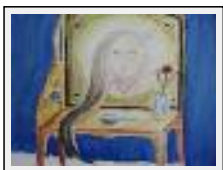

"Le miroir et le temps"

Size (HxW) : 27x35 cm (5 F)

Style : surrealist / Tech. : oil on strengthened canvas

Theme : Mindscapes / Category : Painting

Year : 2006

Desc. : The mirror and the time